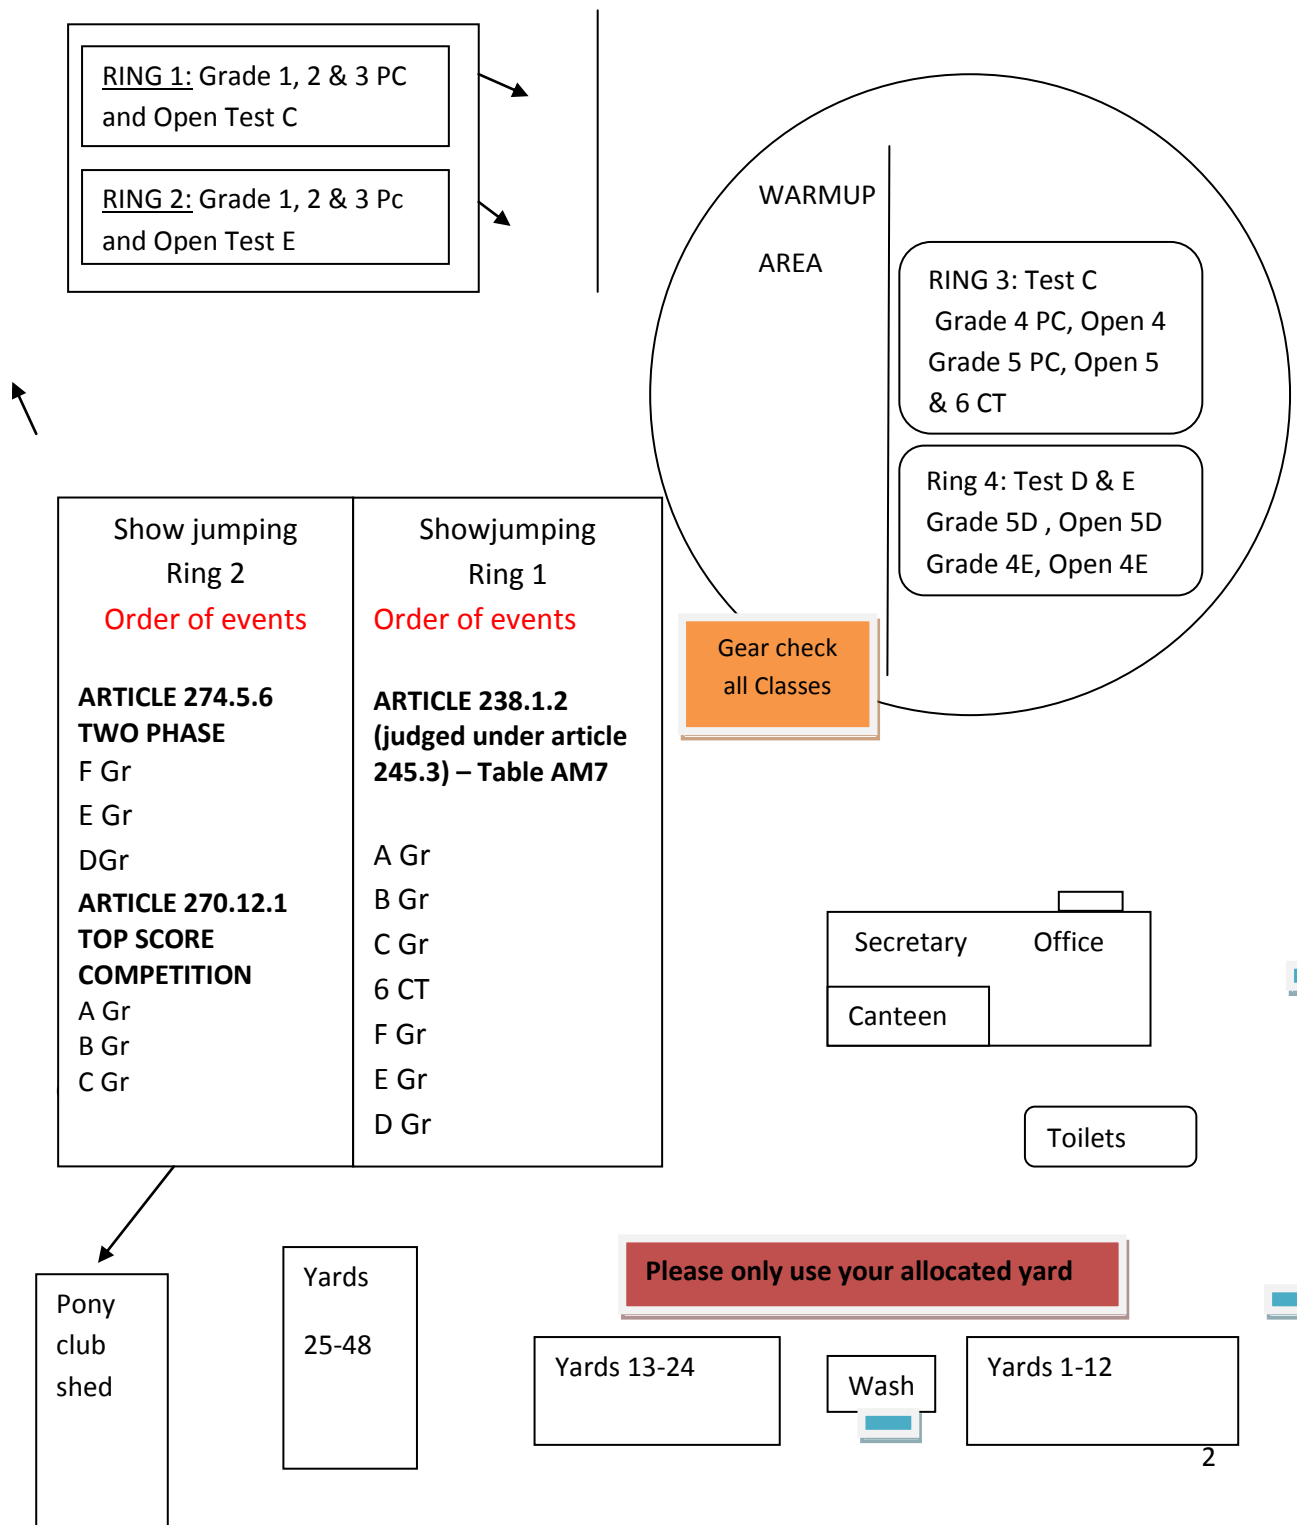

PLEASE NOTE – “Stabling and yards should be of solid construction. The use of electrified tape, strings, rope or chains is NOT permitted at Pony Club Events. Electric Tape can be used as a top line or as a “standoff” on a stall or solid yard . But NOT as a standalone yard.